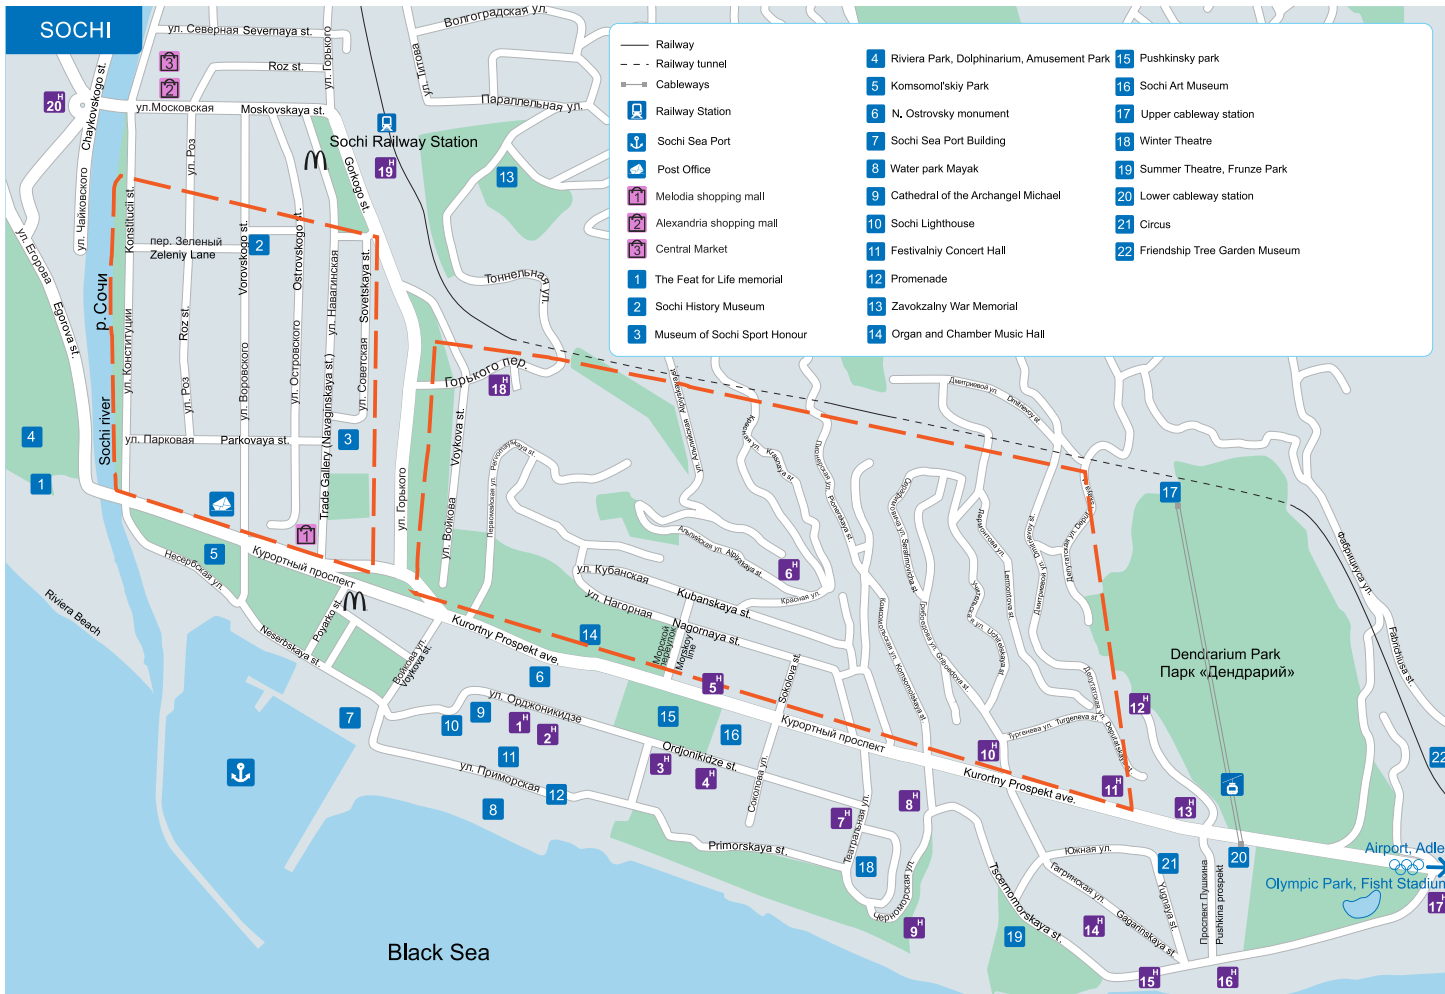

CENTRAL SOCHI MAP

H Hotels

- Pullman Sochi Centre *****
- Mercure Sochi Centre ****
- Marins Park ****
- Hyatt Regency Sochi *****
- Sochi Magnolia ***
- Nairi ***
- Chernomorie *****
- Zhemchug ***
- Zhemchuzhina ****
- Valentin ***
- Estet ***
- Villa Anna ****
- Sochi-Breeze ***
- Sea Galaxy ****
- Sanremo ***
- Dolphin ***
- Avangard Health Resort ***
- Denart ****
- Park Inn by Radisson ****
- Zvyozdny ****

Chastny sector (guesthouses, cheap rooms and apartments)